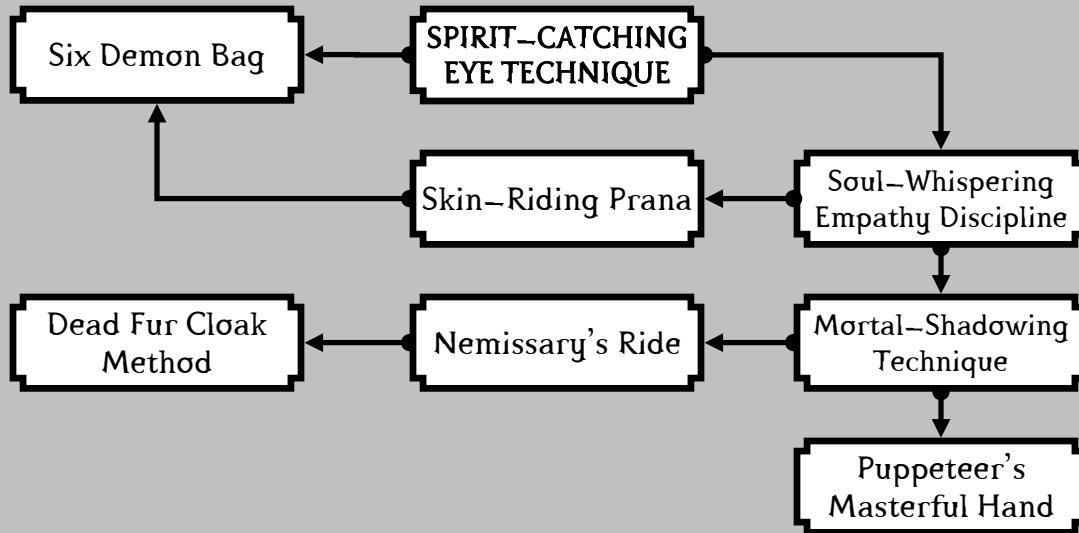

Pages 238–242

Savage Ghost Tamer Arts (Valour)

Essence–Measuring Thief Arts (Temperance)

The Stringless Puppeteer Art (Compassion)

Tangled Web Arts (Temperance)