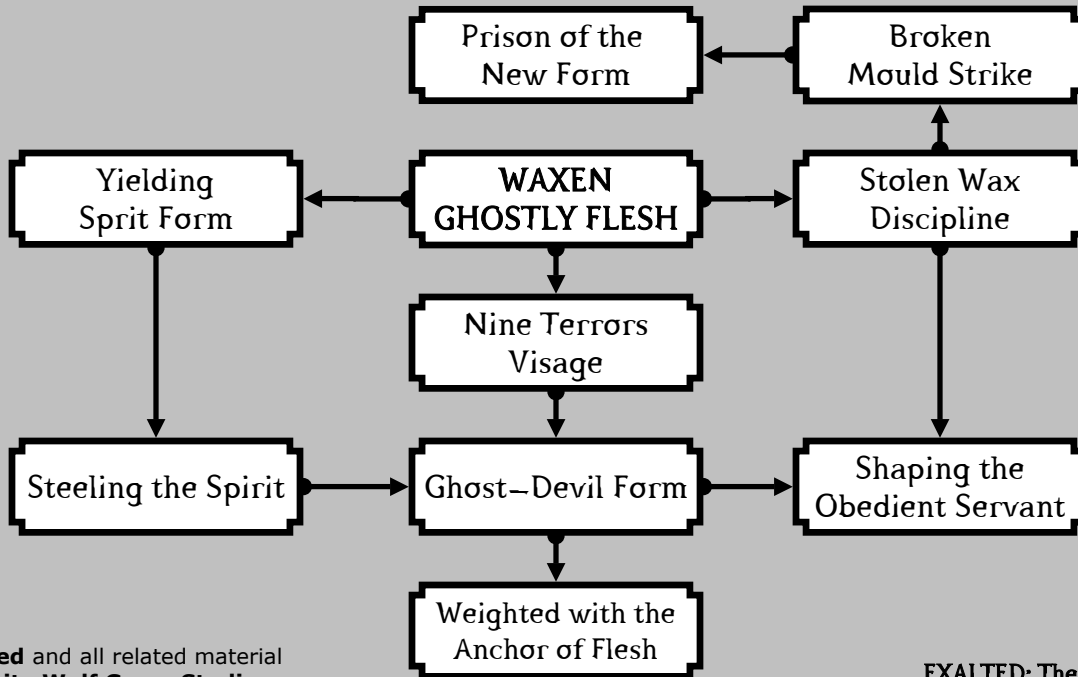

Shifting Ghost–Clay Path (Compassion)

Exalted and all related material
© White Wolf Game Studios

Arcanoi Charm trees by Guybrush of **Edge of Creation** (<http://exalted.shaolinpunk.net>)

EXALTED: The Abyssals

Pages 234–238

Terror–Spreading Art (Conviction)

Exalted and all related material
© White Wolf Game Studios

Arcanoi Charm trees by Guybrush of **Edge of Creation** (<http://exalted.shaolinpunk.net>)

EXALTED: The Abyssals