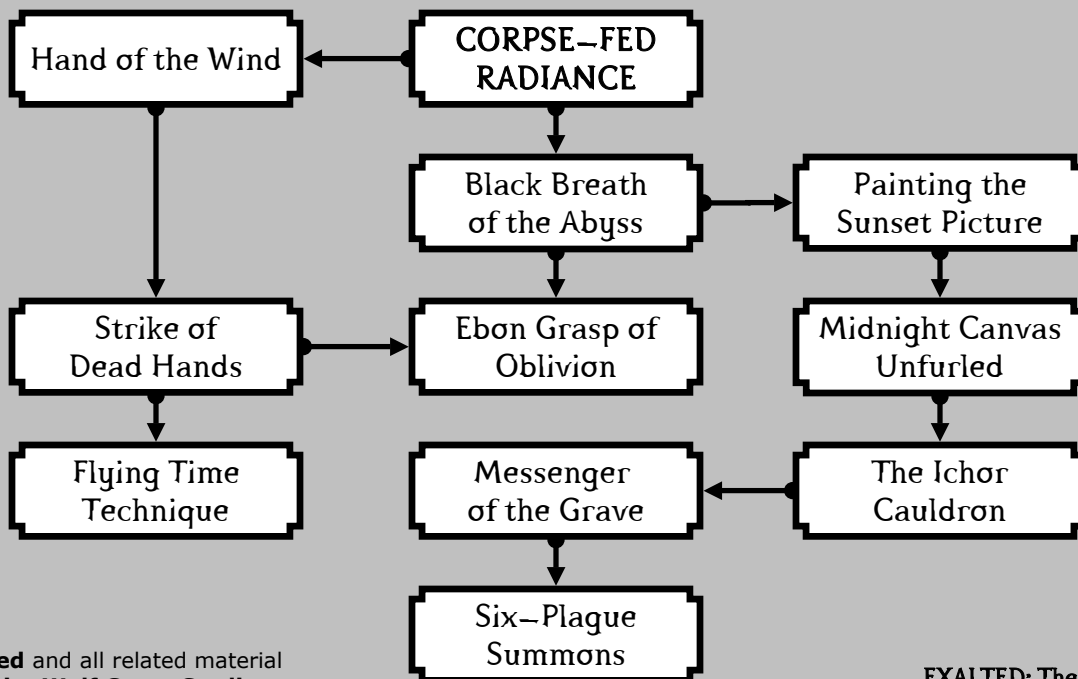

Terror–Spreading Art (Conviction)

Exalted and all related material
© White Wolf Game Studios

Arcanoi Charm trees by Guybrush of **Edge of Creation** (<http://exalted.shaolinpunk.net>)

EXALTED: The Abyssals

Pages 238–242