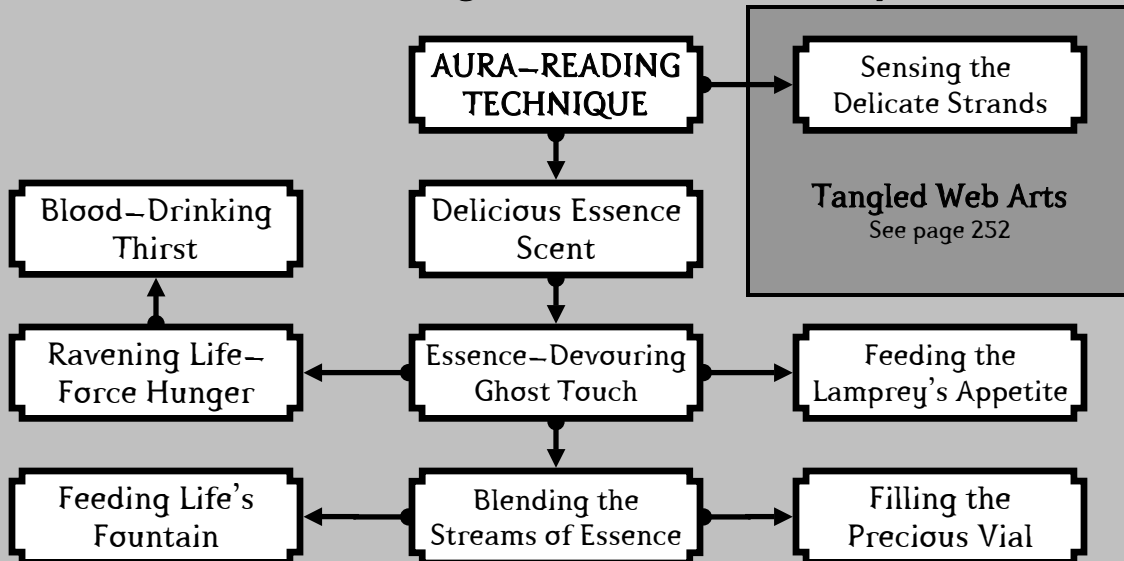

Essence–Measuring Thief Arts (Temperance)