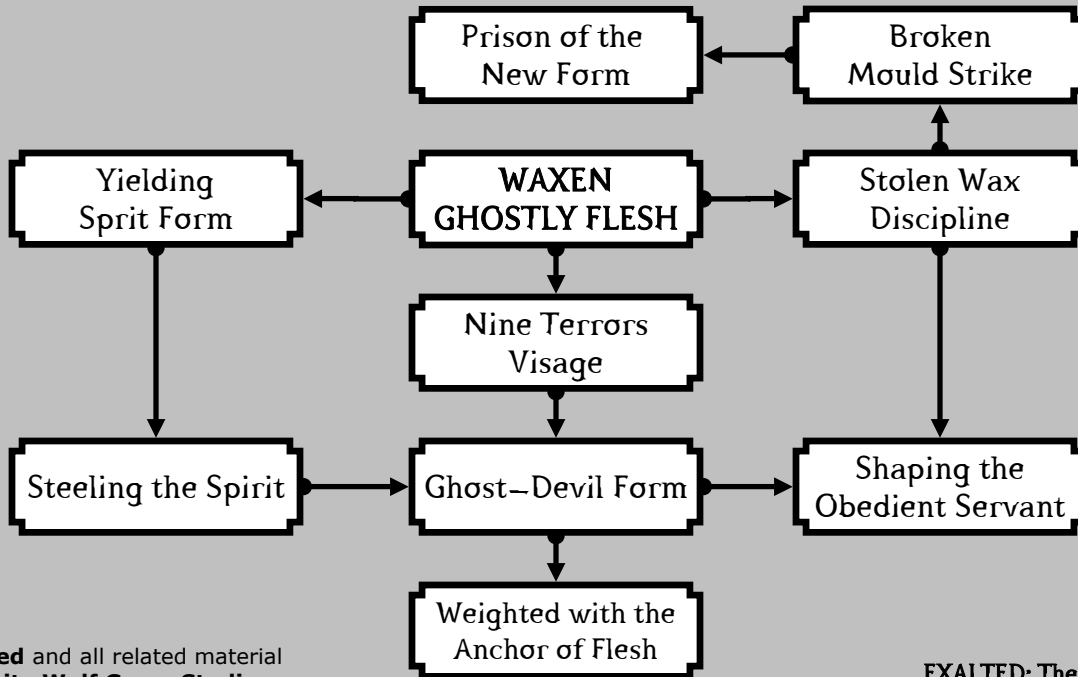

## Shifting Ghost–Clay Path (Compassion)

Exalted and all related material  
© White Wolf Game Studios

Arcanoi Charm trees by Guybrush of Edge of Creation (<http://exalted.shaolinpunk.net>)

EXALTED: The Abyssals