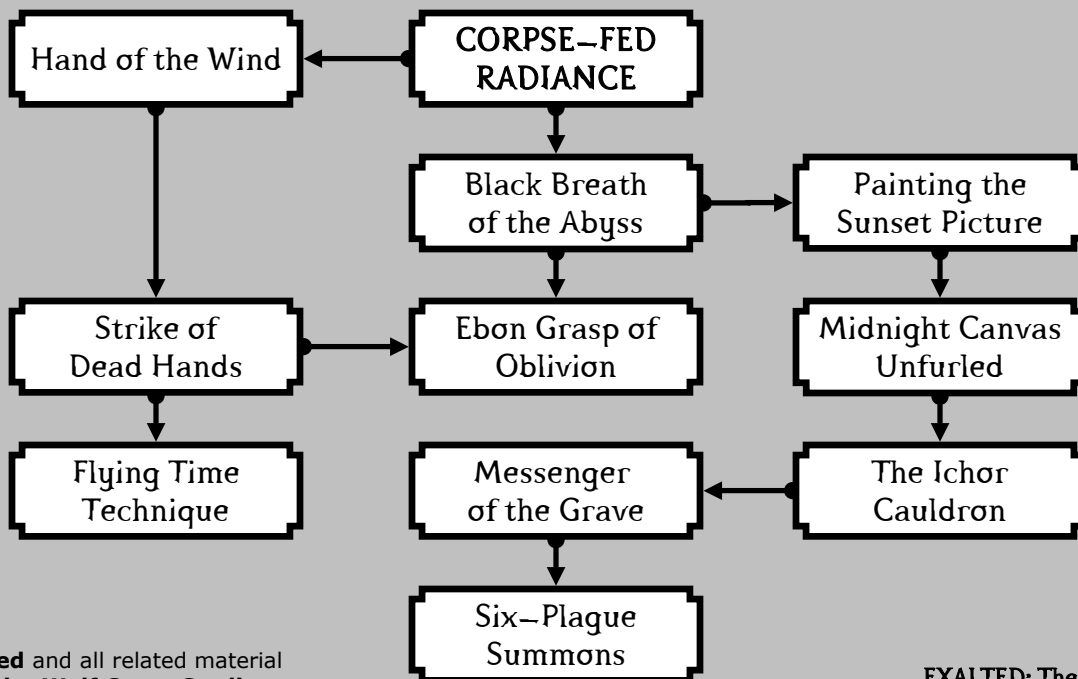

Terror–Spreading Art (Conviction)

Exalted and all related material
© White Wolf Game Studios

Arcanoi Charm trees by Guybrush of Edge of Creation (<http://exalted.shaolinpunk.net>)

EXALTED: The Abyssals

Pages 238–242